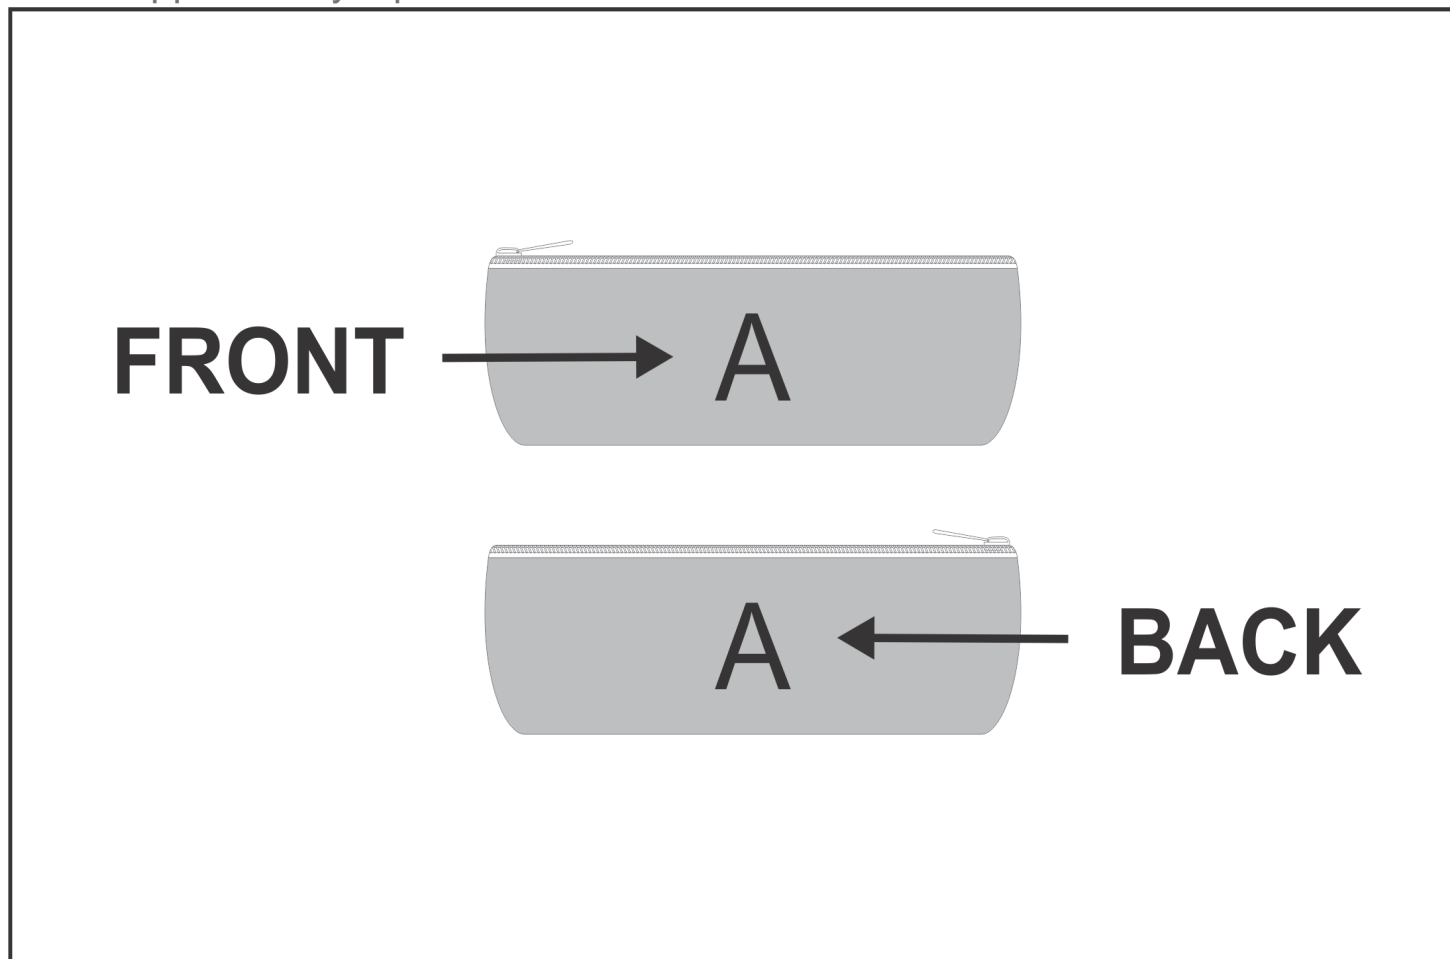

# SG-HP-59-G

PPS Hoppla Sandy Lipstick Purse - Black

## Need to know:

Includes 1-Position Sublimation (setup fees apply)

- Please Note: We cannot guarantee 100% logo Alignment on all Brandable Panels.

## Branding Options:

Position	Branding Method (Branding Code)	No. of Colours	Dimension
A	Custom Sublimation A (CPSUB-A)	Full Colour	274mm wide x 214mm high